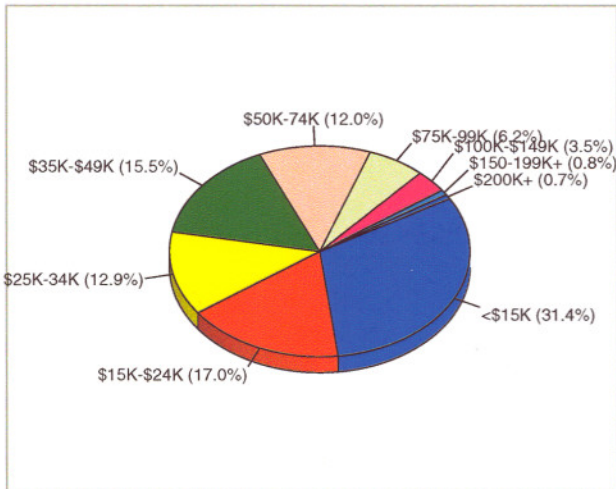

Trends 2005-2010

Population by Age

2005 Household Income

2005 Population by Race

2005 Percent Hispanic Origin: 55.0%